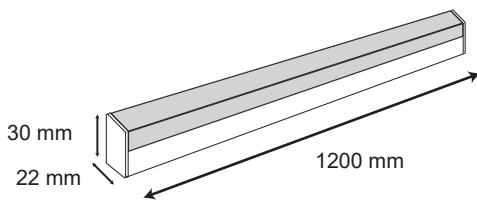

DIMENSION

PRODUCT

Name	PCT5 T5 Linear Batten Light
Reference	EL-PCT5-18W
Body color	Silver / White
Category	Linear Surface
Material	Aluminum

LIGHTING INFORMATION

Light source	LED
Gross luminous flux	1620Lm
Power	18 W
Colour temperature CCT	3000 / 6500 K
Colour Rendering Index	CRI = 80
Light beam angle	120°
Number of LEDs	96
Chip Type	SMD2835
Dimming	Non Dimmable
Median useful Life	30,000 hours

OTHER DATA

Diffuser Material	Opal PC
Ingress Protection	IP20
Dimension (mm)	L: 1200mm W: 22mm, H: 30mm

DRIVER OPTIONS

ON / OFF	
Frequency (Hz)	50/60 Hz
Power Factor	0.5
Mains voltage	AC 220-230V
Ingress Protection	IP20

PHOTOMETRIC DETAILS

1m	130.2, 972.1lx	300.00mm
2m	33.06, 243.01lx	337.40mm
3m	14.76, 107.34lx	366.70mm
4m	8.56, 57.25lx	379.40mm
5m	5.38, 34.88lx	384.40mm
6m	3.97, 25.10lx	387.50mm
7m	3.10, 19.80lx	389.40mm
8m	2.57, 15.41lx	391.30mm
9m	2.19, 11.94lx	392.90mm
10m	1.90, 9.72lx	394.20mm