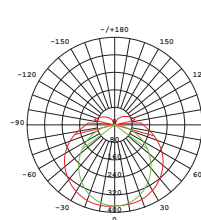

DIMENSION

PRODUCT

Name	PCT5 T5 Linear Batten Light
Reference	EL-PCT5-18W
Body color	Silver / White
Category	Linear Surface
Material	Aluminum

LIGHTING INFORMATION

Light source	LED
Gross luminous flux	1620Lm
Power	18 W
Colour temperature CCT	3000 / 6500 K
Colour Rendering Index	CRI = 80
Light beam angle	120°
Number of LEDs	96
Chip Type	SMD2835
Dimming	Non Dimmable
Median useful Life	30,000 hours

OTHER DATA

Diffuser Material	Opal PC
Ingress Protection	IP20
Dimension (mm)	L: 1200mm W: 22mm, H: 30mm

DRIVER OPTIONS

ON / OFF	
Frequency (Hz)	50/60 Hz
Power Factor	0.5
Mains voltage	AC 220-230V
Ingress Protection	IP20

PHOTOMETRIC DETAILS

1m	130.2, 972.1lx	300.00mm
2m	33.06, 243.01lx	337.40mm
3m	14.76, 107.34lx	366.70mm
4m	8.56, 57.25lx	379.40mm
5m	5.38, 34.88lx	384.40mm
6m	3.97, 25.10lx	387.50mm
7m	3.10, 19.80lx	389.40mm
8m	2.57, 15.41lx	391.30mm
9m	2.19, 11.94lx	392.90mm
10m	1.90, 9.72lx	394.20mm